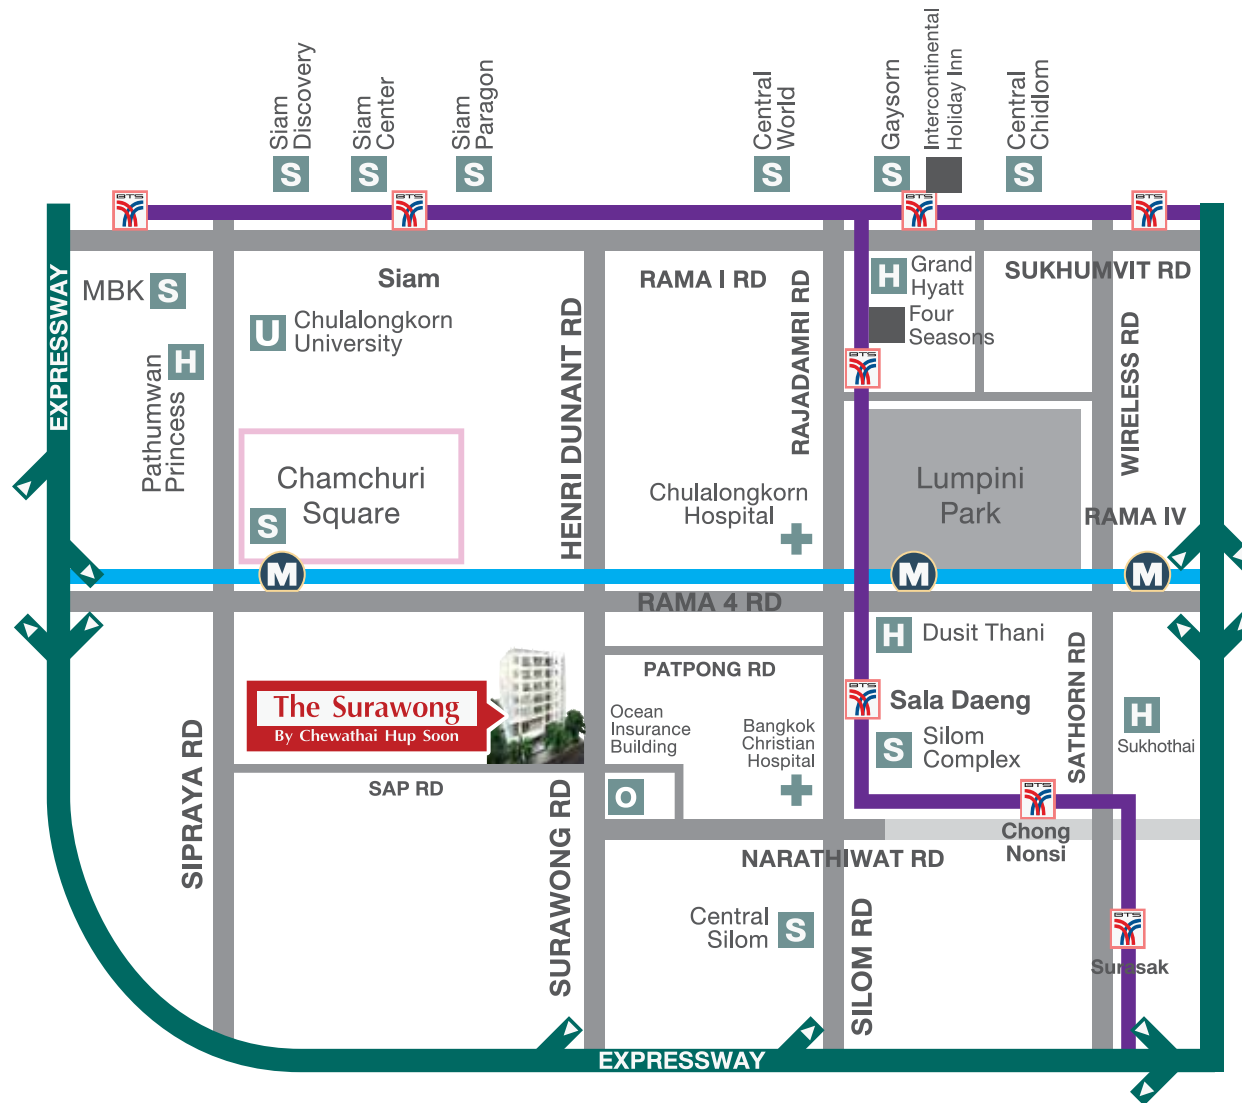

LOCATION MAP