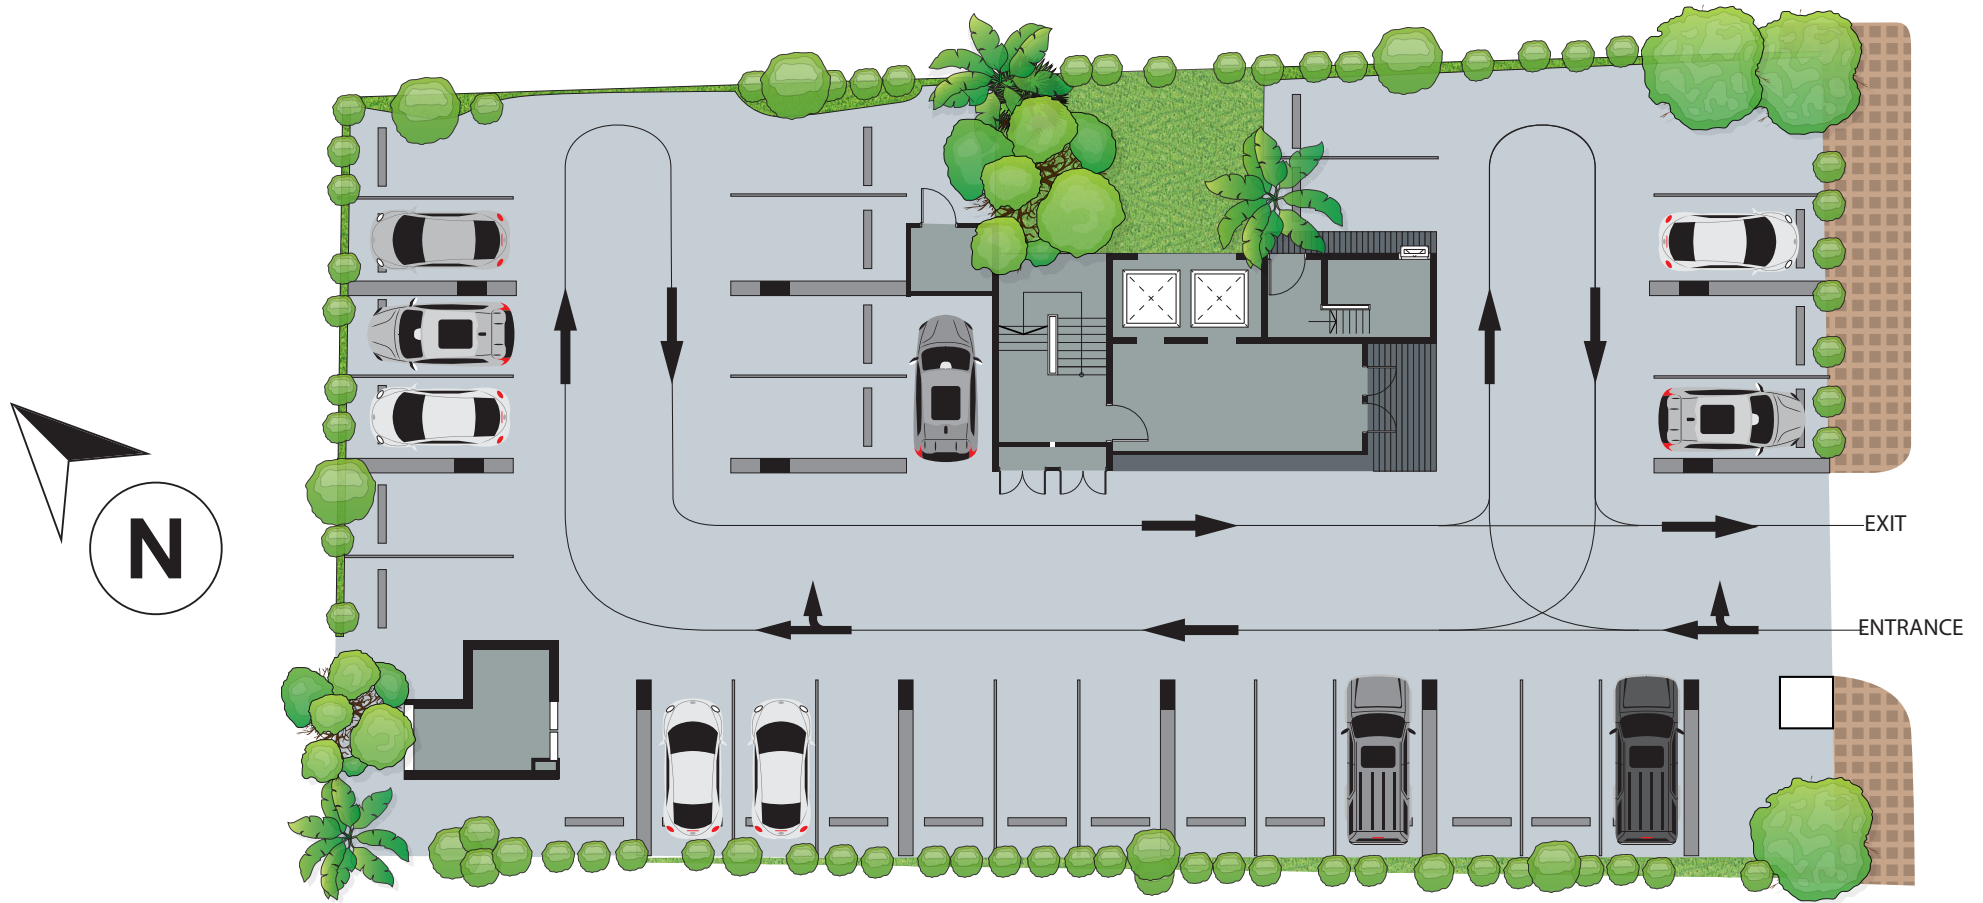

THE SURAWONG

Redefining City Lifestyle

PROJECT INFORMATION

Project	:	The Surawong
Developer	:	CHEWATHAI Hup Soon Company Limited
Location	:	156 Surawong Rd. Bangkok
Project Area	:	0-2-20 Rais
Project Type	:	Condominium
Total Units	:	52 Units

FLOOR PLAN MASTER PLAN

FLOOR PLAN

2ND FLOOR

FLOOR PLAN

3RD FLOOR

FLOOR PLAN

4TH FLOOR

FLOOR PLAN

5TH - 8TH FLOOR

ROOM TYPE C

ONE BED 46.27 SQ.M.

ROOM TYPE F

TWO BED 69.78 SQ.M.

ROOM TYPE G

TWO BED 74.03 SQ.M.

LOCATION MAP